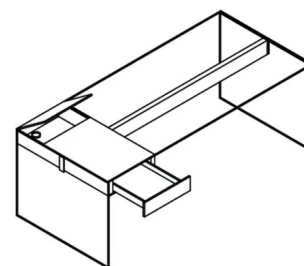

Drawer in natural ash, tobacco stained or black stained open pore ash. Equipped unit for cable management. Drawer available on the right or left side. Position to be confirmed when placing the order.

## Cm (L x P x H)

140 x 65 x 74  
160 x 65 x 74  
180 x 65 x 74  
180 x 90 x 74  
200 x 90 x 74

## Inches (L x P x H)

55¼ x 25¾ x 29¼  
63 x 25¾ x 29¼  
71 x 25¾ x 29¼  
71 x 35½ x 29¼  
78¾ x 35½ x 29¼